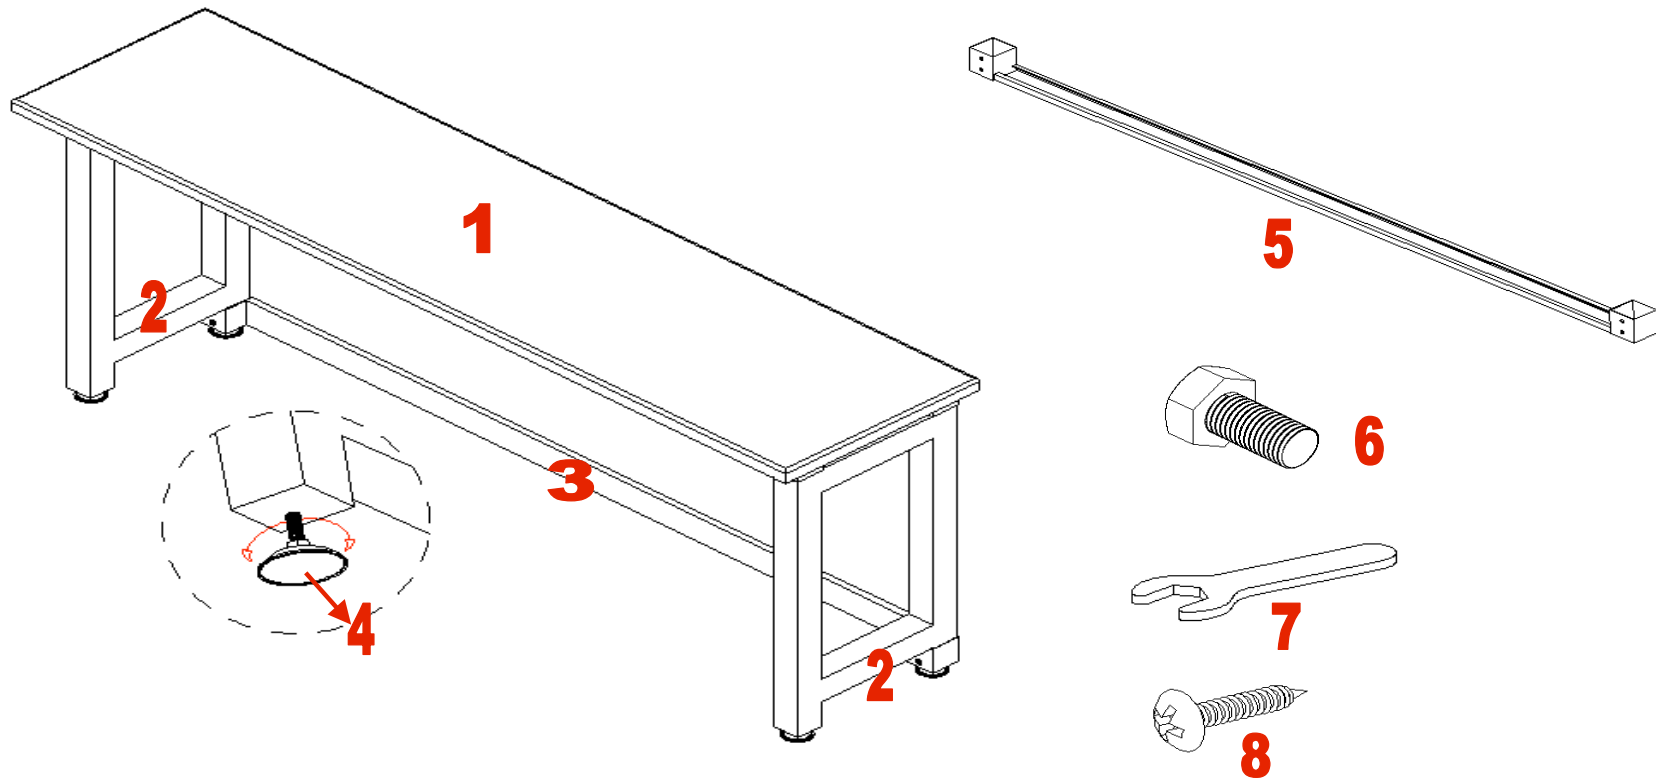

IF YOU REQUIRED TO ORDER PARTS PLEASE USE THE LIST BELOW

8 FOOT HARDWOOD WORKBENCH

WSGS01WB	1-WT	Wood Top
WSGS01WB	2-SF	Side Frame
WSGS01WB	3-CB	Cross Brace
WSGS01WB	4-FL	Floor Leveler
WSGS01WB	5-MS	Metal Support

WSGS01WB	6-5/8HB	5/8" Hex Bolt
WSGS01WB	7-OW	Open Wrench
WSGS01WB	8-5/8WS	5/8" Wood Screw
WSGS01WB	9-CH	Complete Hardware