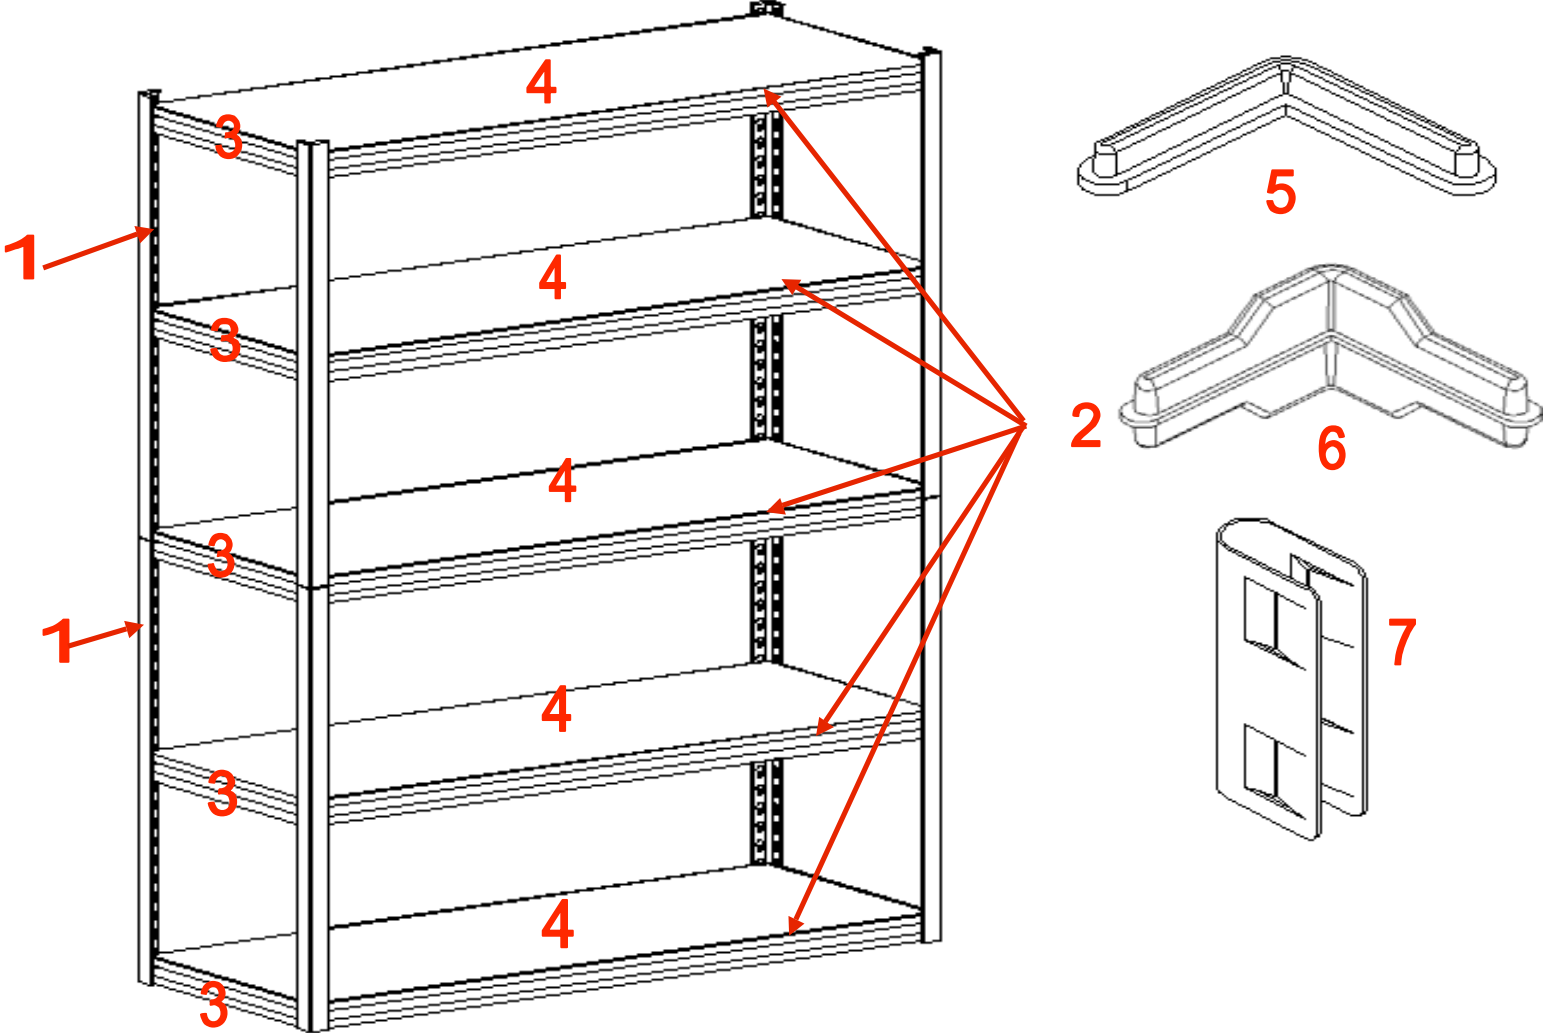

IF YOU REQUIRED TO ORDER PARTS PLEASE USE THE LIST BELOW

Z BEAM STORAGE RACK / WORKBENCH

- WS1848ZL 1-36AP 36" Angle Post
- WS1848ZL 2-48ZB 48" Z-Beam
- WS1848ZL 3-18ZB 18" Z-Beam
- WS1848ZL 4-WS Wood Shelf

- WS1848ZL 5-PC Post Cap
- WS1848ZL 6-PI Post Inserts
- WS1848ZL 7-PC Post Clips
- WS1848ZL 8-HC Hardware Complete

- Post Cap
- Post Inserts
- Post Clips
- Hardware Complete