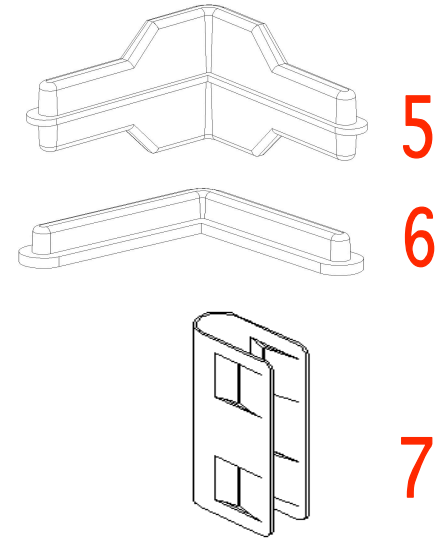

IF YOU ARE REQUIRED TO ORDER PARTS PLEASE USE THE LIST BELOW
STEM BEAM 5-SHELF UNIT / BLACK WRINKLE W/ MELAMINE SHELF

WS184872BW-SB5MS 7-PC
WS184872BW-SB5MS 8-CH

- Angle Post
- Long Double Rivet Beam
- Short Double Rivet Beam
- PB Shelf
- Post Insert
- Post End Cap
- Post Clip
- Complete Hardware