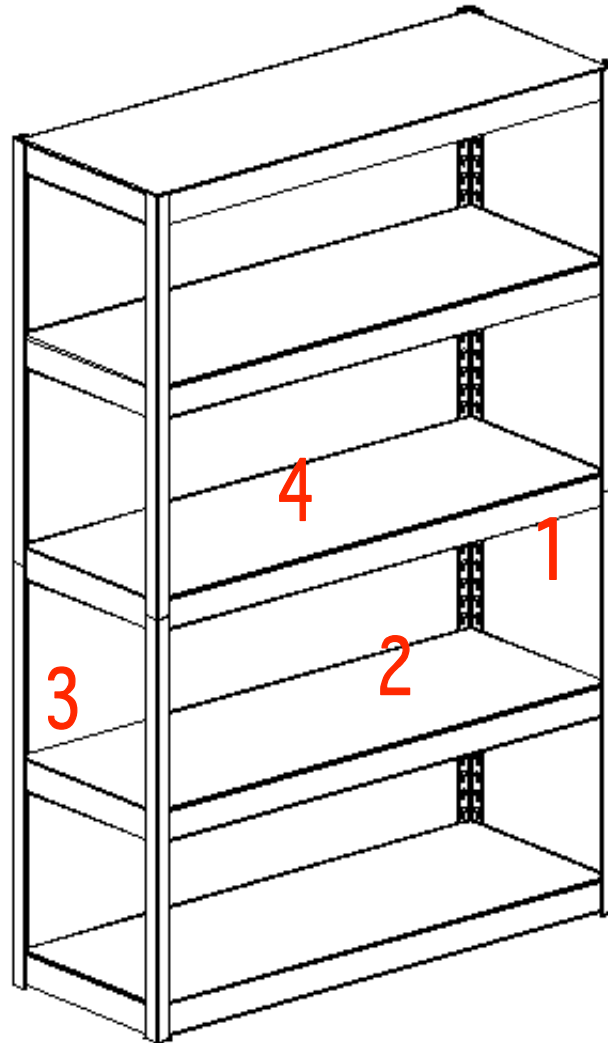

IF YOU ARE REQUIRED TO ORDER PARTS PLEASE USE THE LIST BELOW
STEM BEAM 5-SHELF UNIT / BLACK WRINKLE W/ MELAMINE SHELF

WS184872BW-SB5MS 7-PC
WS184872BW-SB5MS 8-CH

- Angle Post
- Long Double Rivet Beam
- Short Double Rivet Beam
- PB Shelf
- Post Insert
- Post End Cap
- Post Clip
- Complete Hardware