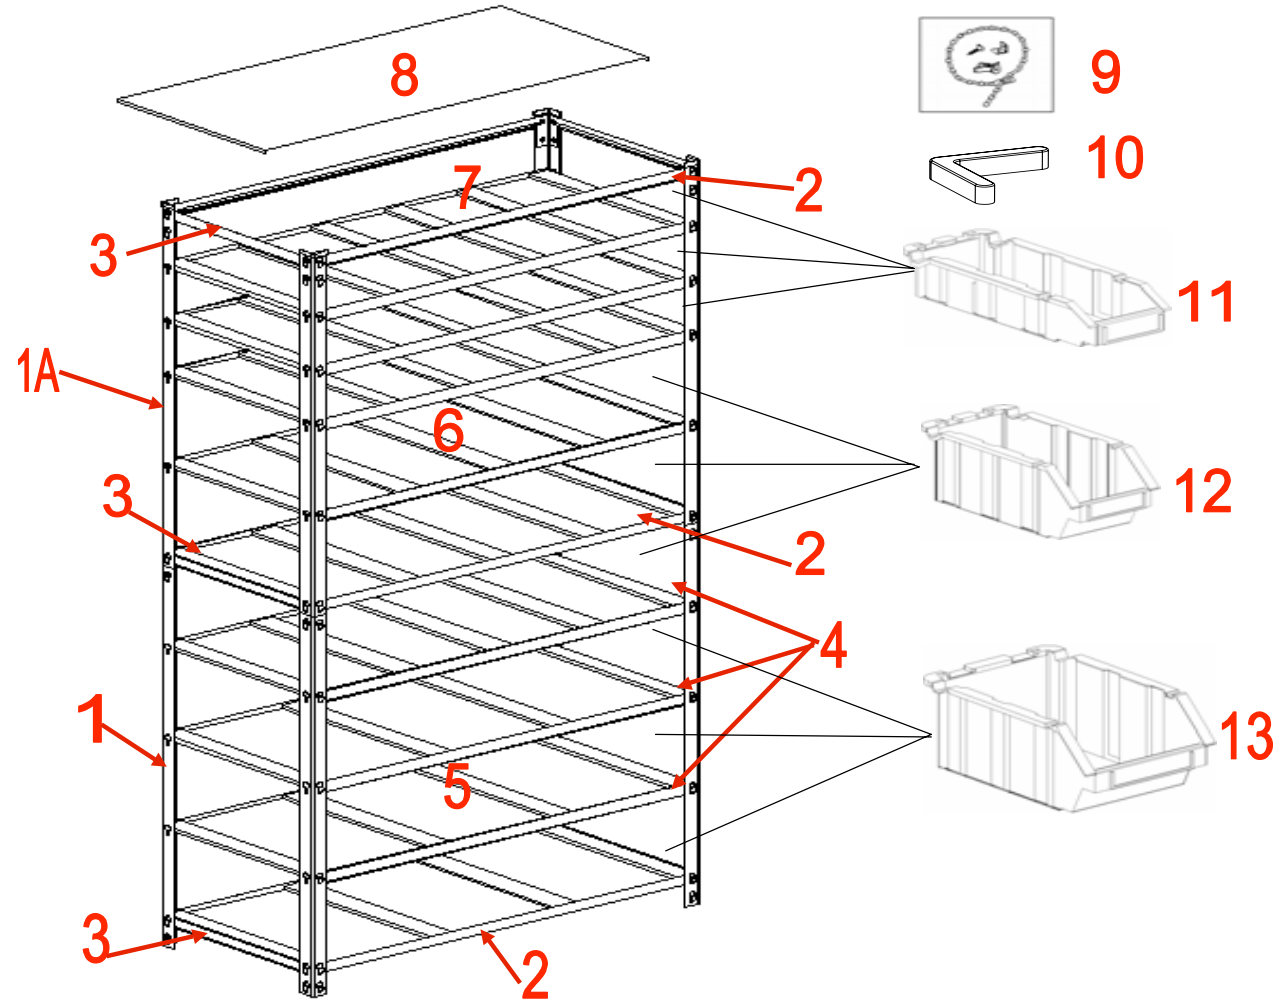

IF YOU REQUIRED TO ORDER PARTS PLEASE USE THE LIST BELOW

BIN RACK WITH METAL SHELVES

WSBROM1	1-BP	Bottom Post
WSBROM1	1A-UP	Upper Post
WSBROM1	2-LDRB	Long Double Rivet Beam
WSBROM1	3-SDRB	Short Double Rivet Beam
WSBROM1	4-LSRB	Long Single Rivet Beam
WSBROM1	5-MSLB	Metal Shelf for Large Bin
WSBROM1	6-MSMB	Metal Shelf for Medium Bin
WSBROM1	7-MSSB	Metal Shelf for Small Bin

WSBROM1	8-TFL	Top Flat Liner
WSBROM1	9-TRHK	Tipping Restraint Hardware Kit
WSBROM1	10-PC	Post Cap
WSBROM1	11-SB	Small Bin
WSBROM1	12-MB	Medium Bin
WSBROM1	13-LB	Large Bin
WSBROM1	14-PL	Paper Label (not shown)